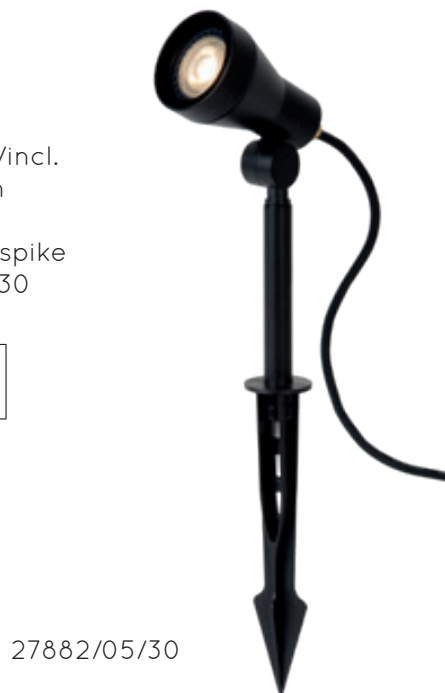

ARNE-LED

- 1xGU10/LED 5W/2700K/350lm/incl.
- H 36cm/W 9cm/D 6,3cm
- colors black & satin chrome
- stainless steel

SPIKE LED

- 1xGU10/5W/3000K/320lm/incl.
- H 42cm/W 6,5cm/L 10,8cm
- color black
- aluminium, glass & plastic spike
- Led GU10 bulb 49006/05/30