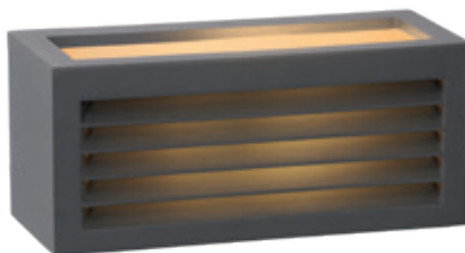

27853/01/97

27853/01/30