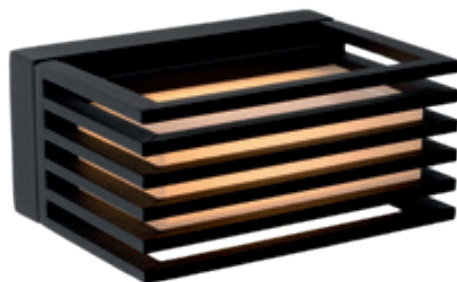

MALTA LED

- 1x5,4W/INTEGRATED SMD LED/3000K/231lm/incl.
- H 6,5cm/W 14cm/D 10,5cm
- color black
- aluminium & pc

15800/05/30