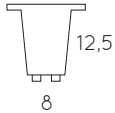

BILTIN

- 1xGU10/max. 35W/excl.
- H 12,5cm/W 10,8cm/L 10,8cm 11800/01/12
- Ø 10,8cm/H 12,5cm 11801/01/12
- Ø 10,4cm
- color satin Chrome
- aluminium

IP67

10,4 cm

12,5

8

bulb suggestion
49008/05/60

11800/01/12

11801/01/12