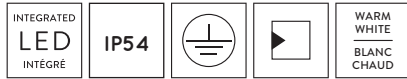

TEXAS

- 7W/INTEGRATED LED/3000K/420lm/incl.
- H 12cm/W 6cm/L 15cm   28850/24/30
- H 60cm/W 6cm/L 15cm   28851/60/30 - 28851/61/30
- black
- aluminium
- glass (92/28850/00)