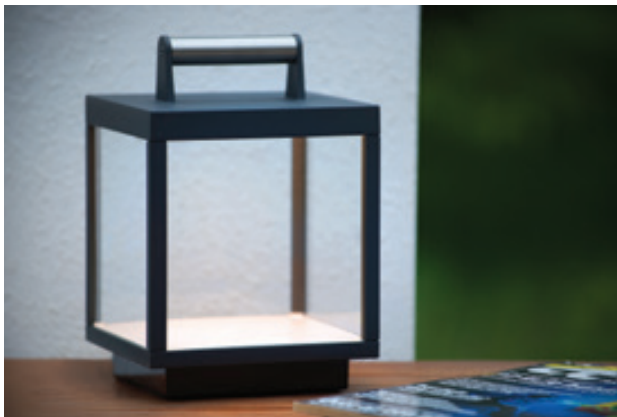

28862/06/30

touch 1-2-3 step dimmable