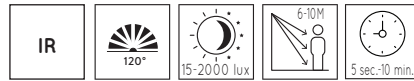

PIR MONTION SENSOR INCL.

28863/15/30

PIR MONTION SENSOR INCL.

28864/15/30