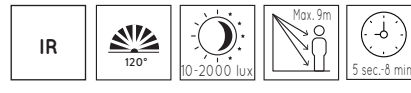

# TEXAS

- 7W/INTEGRATED LED/3000K/420lm/incl.
- H 12cm/W 6cm/L 15cm      28850/24/30
- H 60cm/W 6cm/L 15cm      28851/60/30 - 28851/61/30
- black
- aluminium
- glass (92/28850/00)

28851/60/30

28850/24/30  
WITH IR DETECTOR