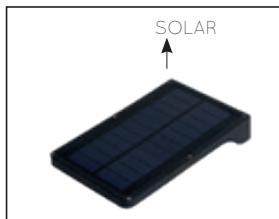

BASIC

- 3W/INTEGRATED LED/2700K/380lm/incl.
- H 3,6cm/W 11,6cm/L 19cm
- colors black & white
- PC

22862/04/30