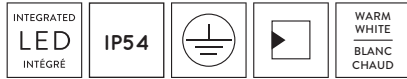

YUPLA LED

- 4x2W/INTEGRATED LED/3000K/tot. 350lm/incl.
- H9,4cm/W10cm/L 10cm
- color black
- aluminium & glass